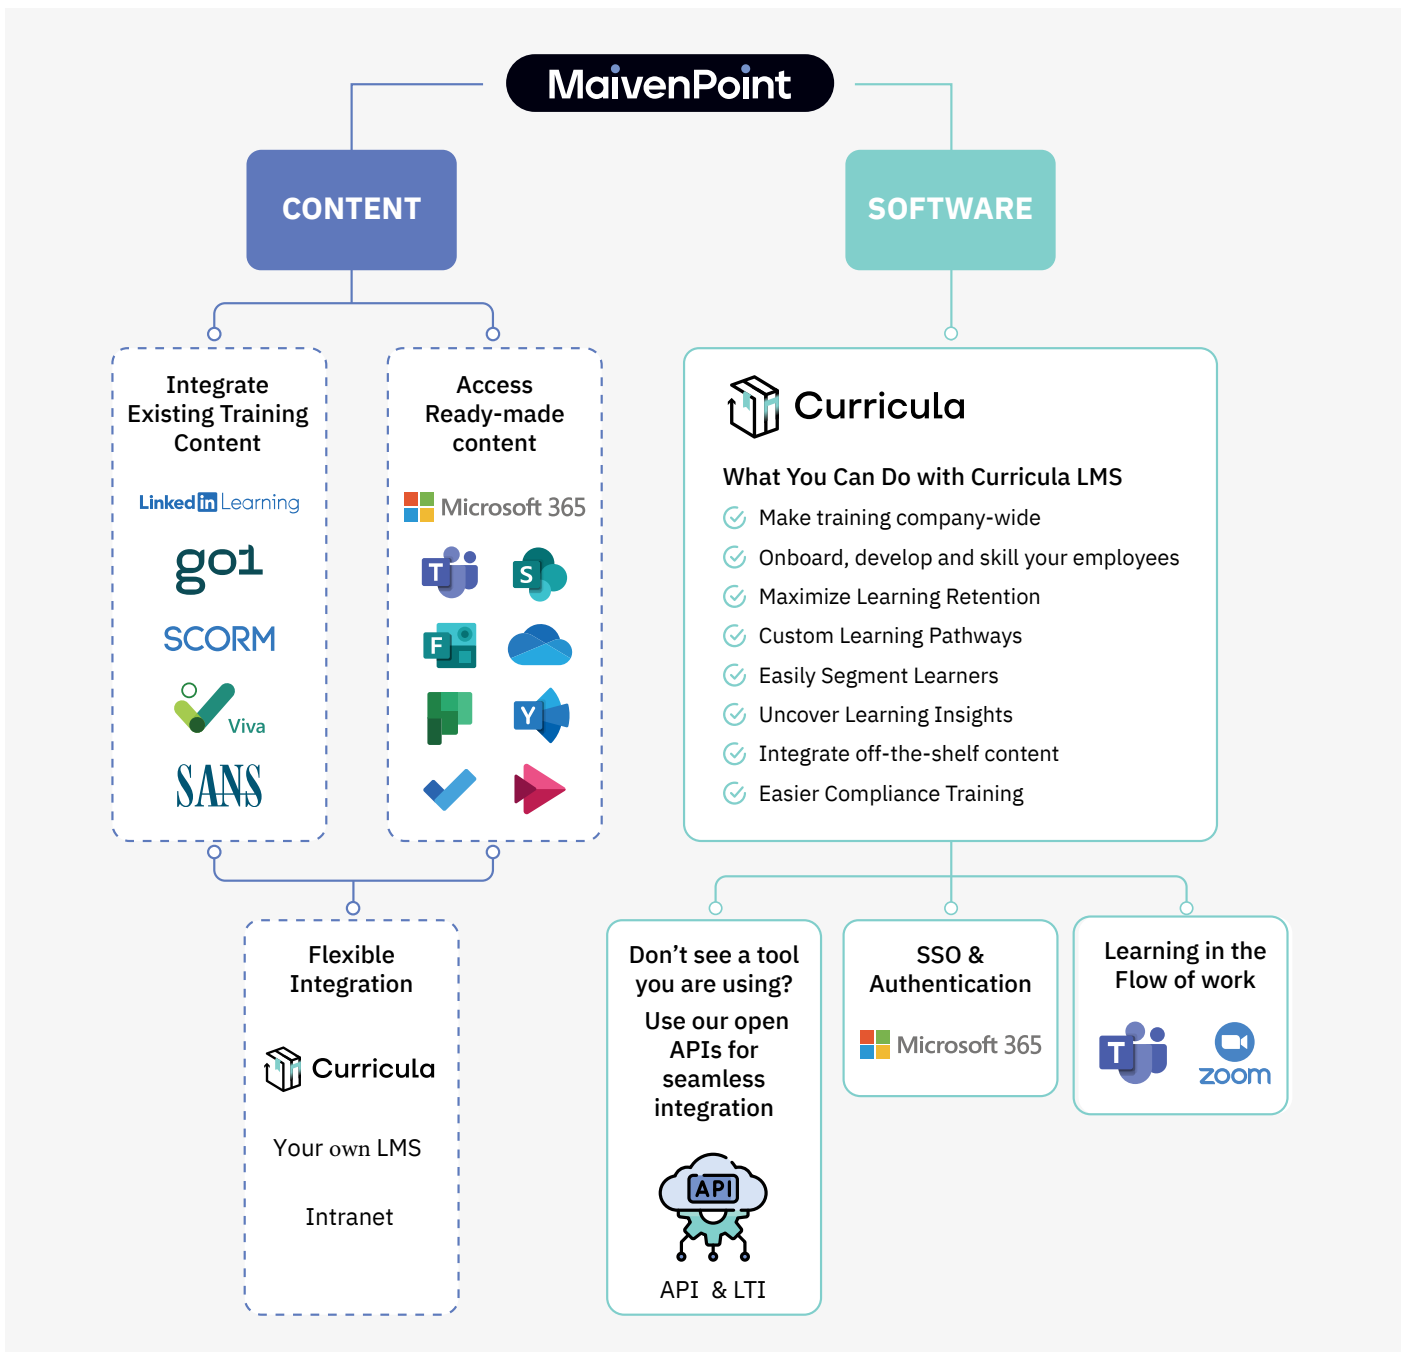

Learning Made Limitless

Effortless Integration! Connect the tools you use every day with Curricula

How to Buy

+44 (0) 207 421 5199 | sales_uk@avepoint.com | Start your free trial today: www.avepointonlineservices.com
 AvePoint EMEA Headquarters | 3rd Floor, Watchmaker Court | 33 St John's Lane | London, EC1M 4BJ