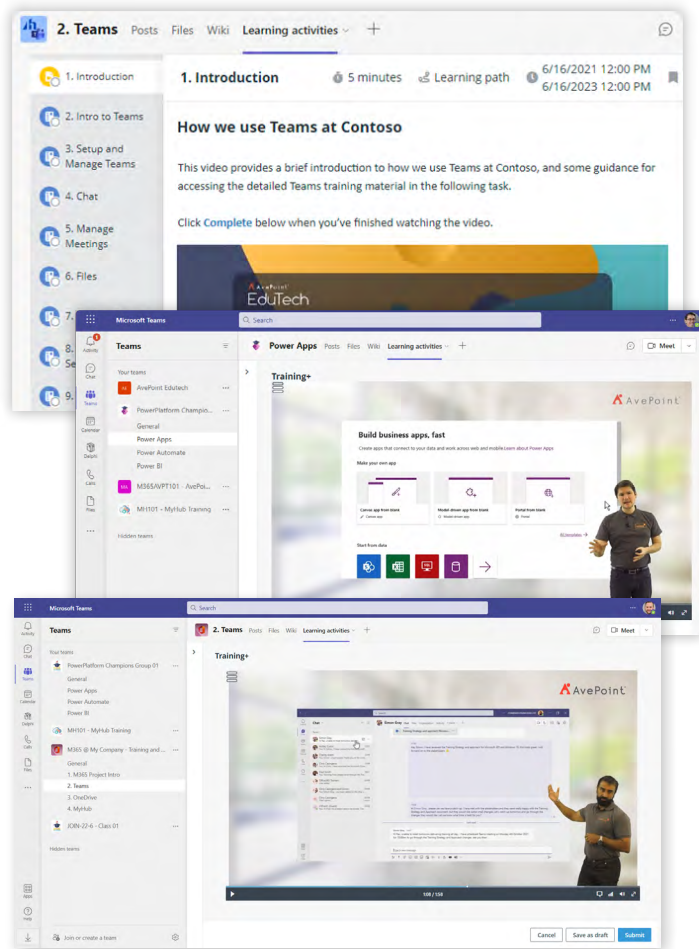

Over 1000hrs+ of Bitesize Learning Content

The AvePoint Training Platform is loaded with content that complements any M365 or AvePoint project, with pre-recorded end-user training material that can be supplemented with Custom content as needed.

Enhance teamwork with Microsoft Teams

- Setup & Manage
- Chats
- Meetings
- Files
- Calls
- Live Events

Collaborate across the business using SharePoint Online

- What is SharePoint
- Managing Sites
- Managing Pages
- Workflows
- Security
- Search

Get organized with OneDrive

- Best Practices
- Folders
- Sharing
- Co-authoring
- Version History
- Sync

Tell Powerful Stories using Sway, PowerPoint & Stream

And a Lot More!

Outlook Online, Delve, Sway, Planner, Yammer, OneNote, Lists, Stream, PowerApps, PowerBI PowerAutomate, Forms, Word, Excel, PPT, To Do, Whiteboard, and more.

Integrate our content your way !

Integrate with your LMS | with Microsoft Teams | or simply get the Office 365 App

+44 (0) 207 421 5199 | sales_uk@avepoint.com | Start your free trial today: www.avepointonlineservices.com
AvePoint EMEA Headquarters | 3rd Floor, Watchmaker Court | 33 St John's Lane | London, EC1M 4BJ